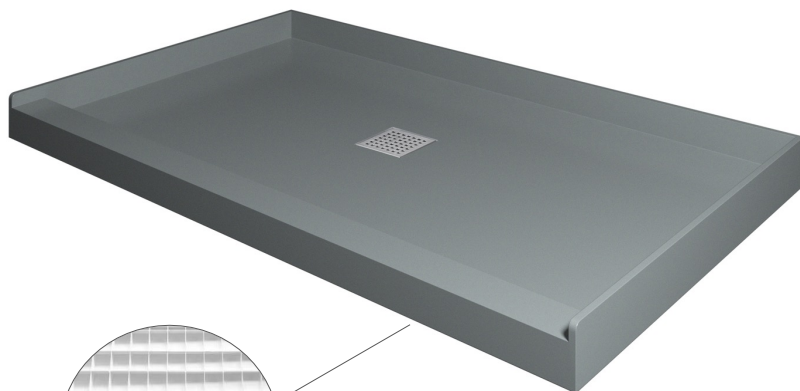

CastStone Shower Base Ready to tile 60"x 32"

This innovative NERVAL ready to tile shower base features high compression molded thermo set resin throughout, ready to install tiles.

**Waffle Design
Bottom of Shower Base**

**Model No:
CSB-6032CRT Center Drain**

Product Feature:

- Caststone with waffle design reinforced bottom.
- Single threshold
- 3 Sided 4" tiling/water retention flange
- Low 3" threshold for easy access
- Mold Resistant
- Brushed stainless steel drain plate
- Drain sold separately
- Brand: Nerval